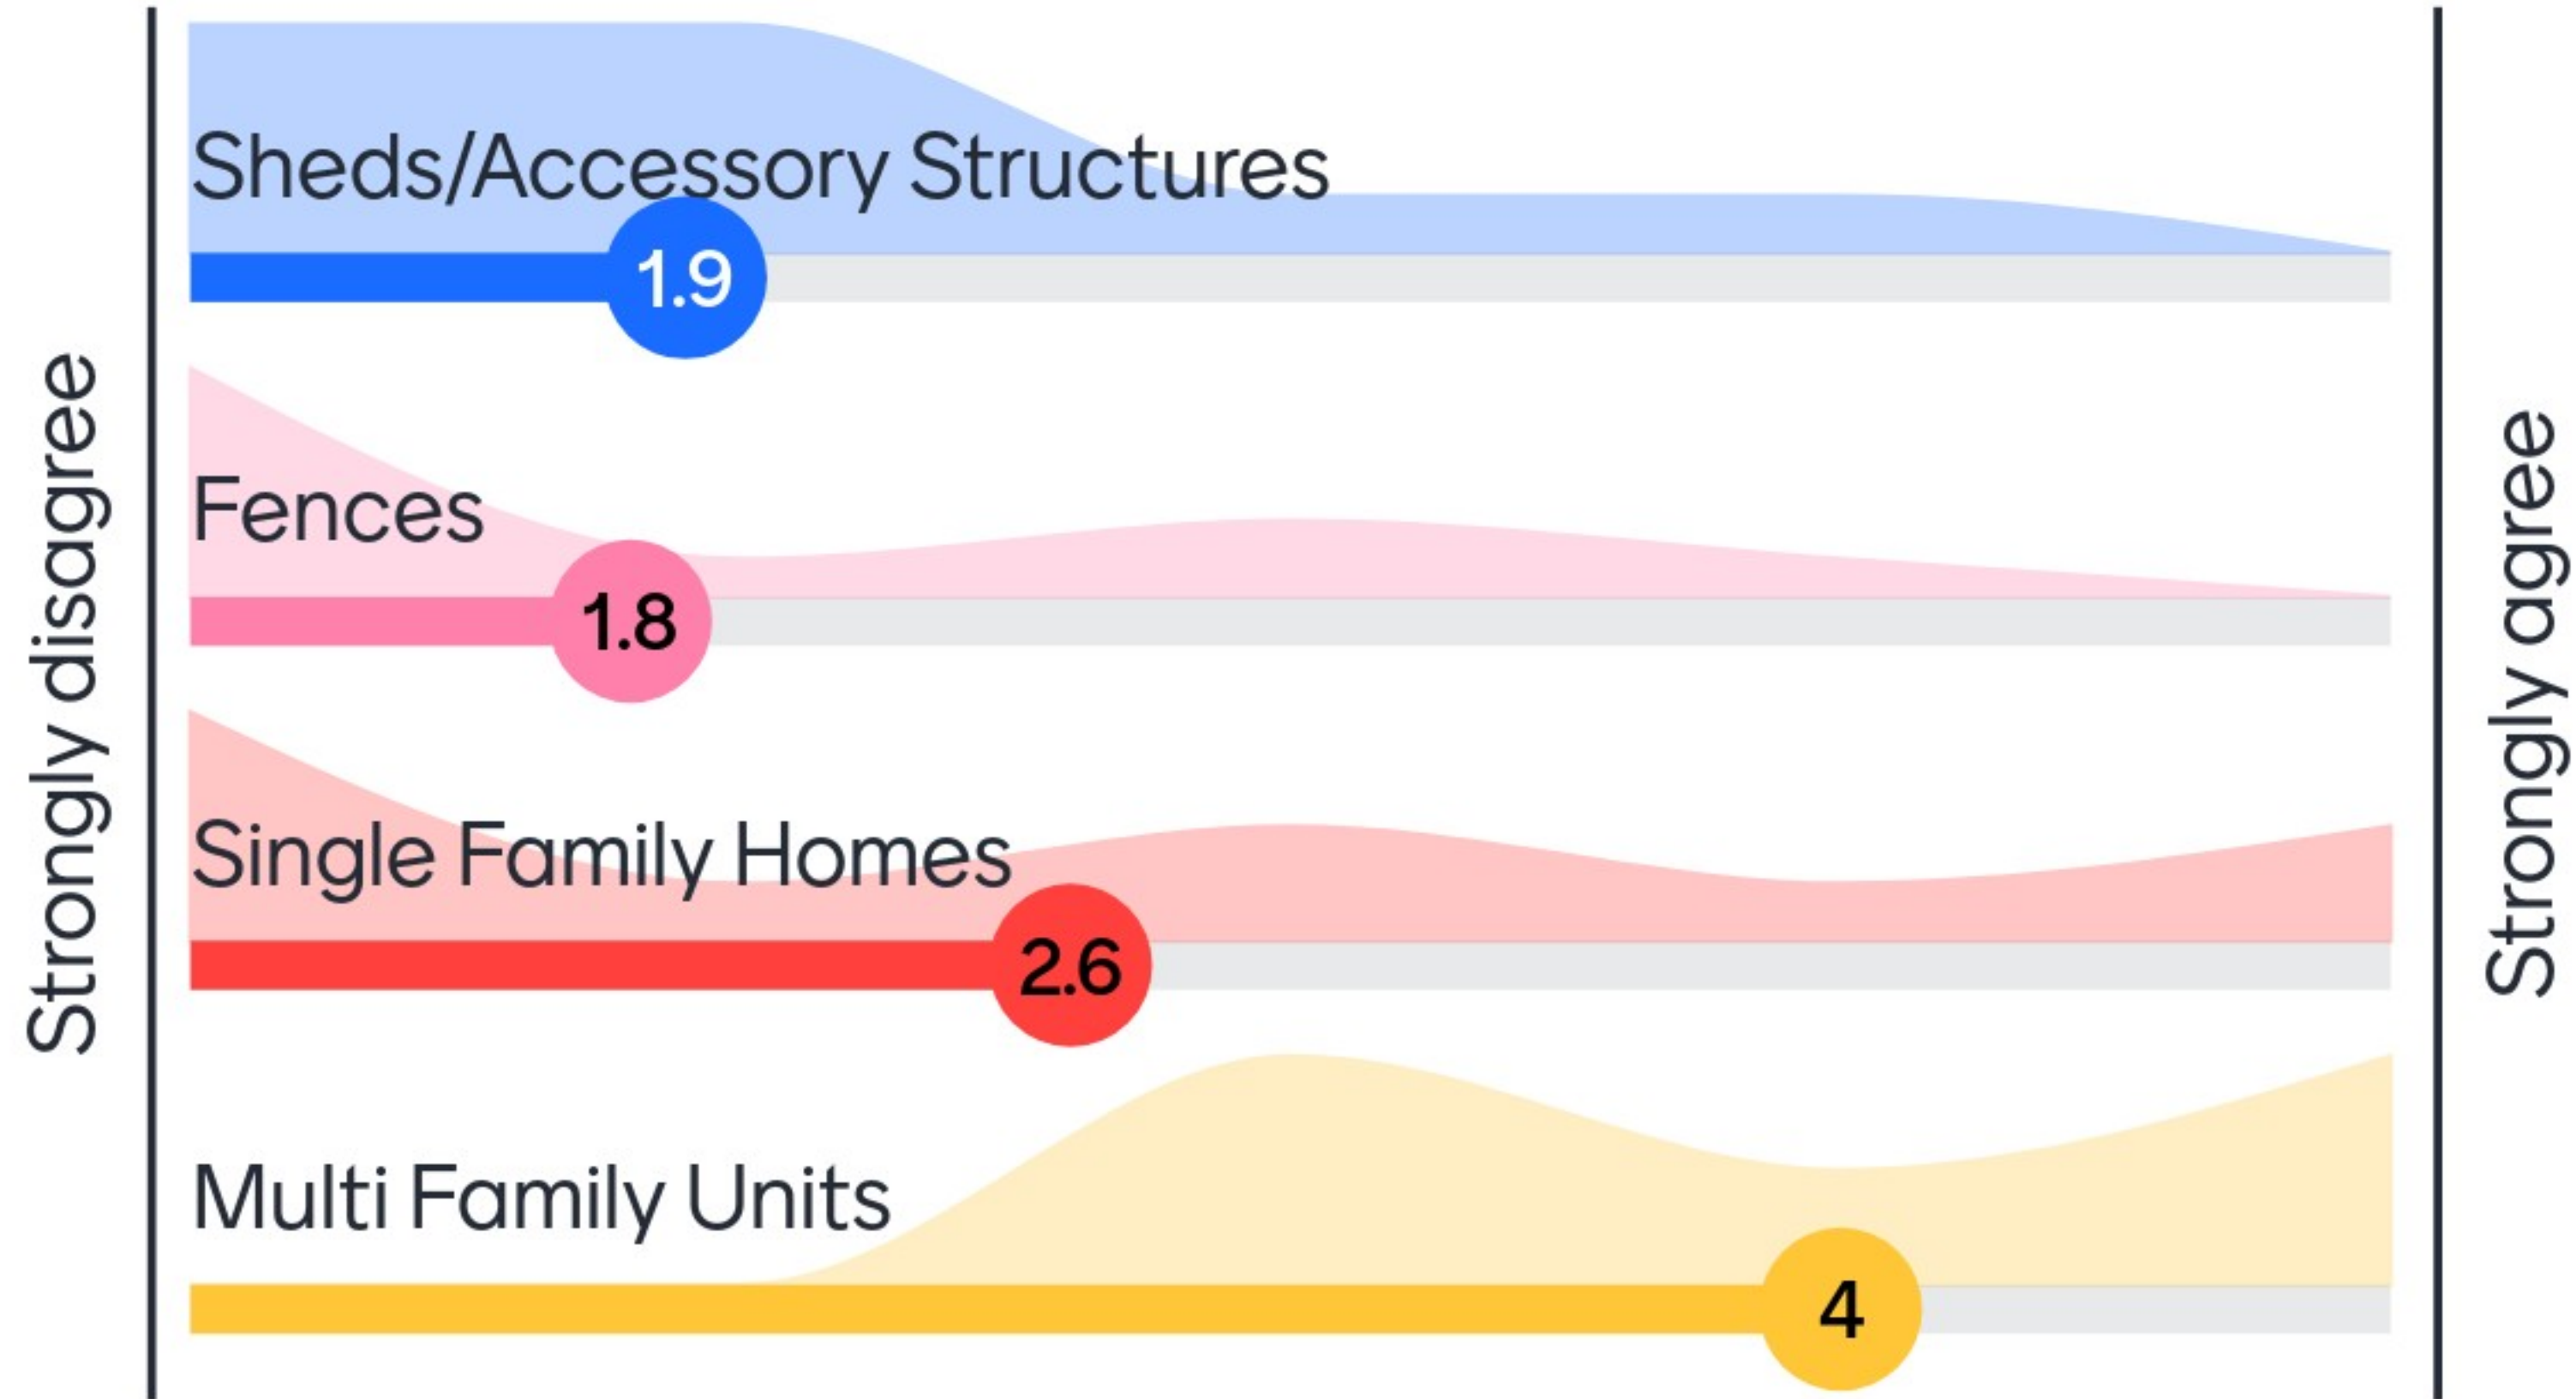

Perry Township Zoning Resolution

Committee Survey#1

Instructions

Go to

www.menti.com

Enter the code

7108 3692

Or use QR code

Perry Township Zoning should address:

Perry Township Zoning should address:

Perry Township Zoning should address:

New residential development should look like:

New commercial development should look like: