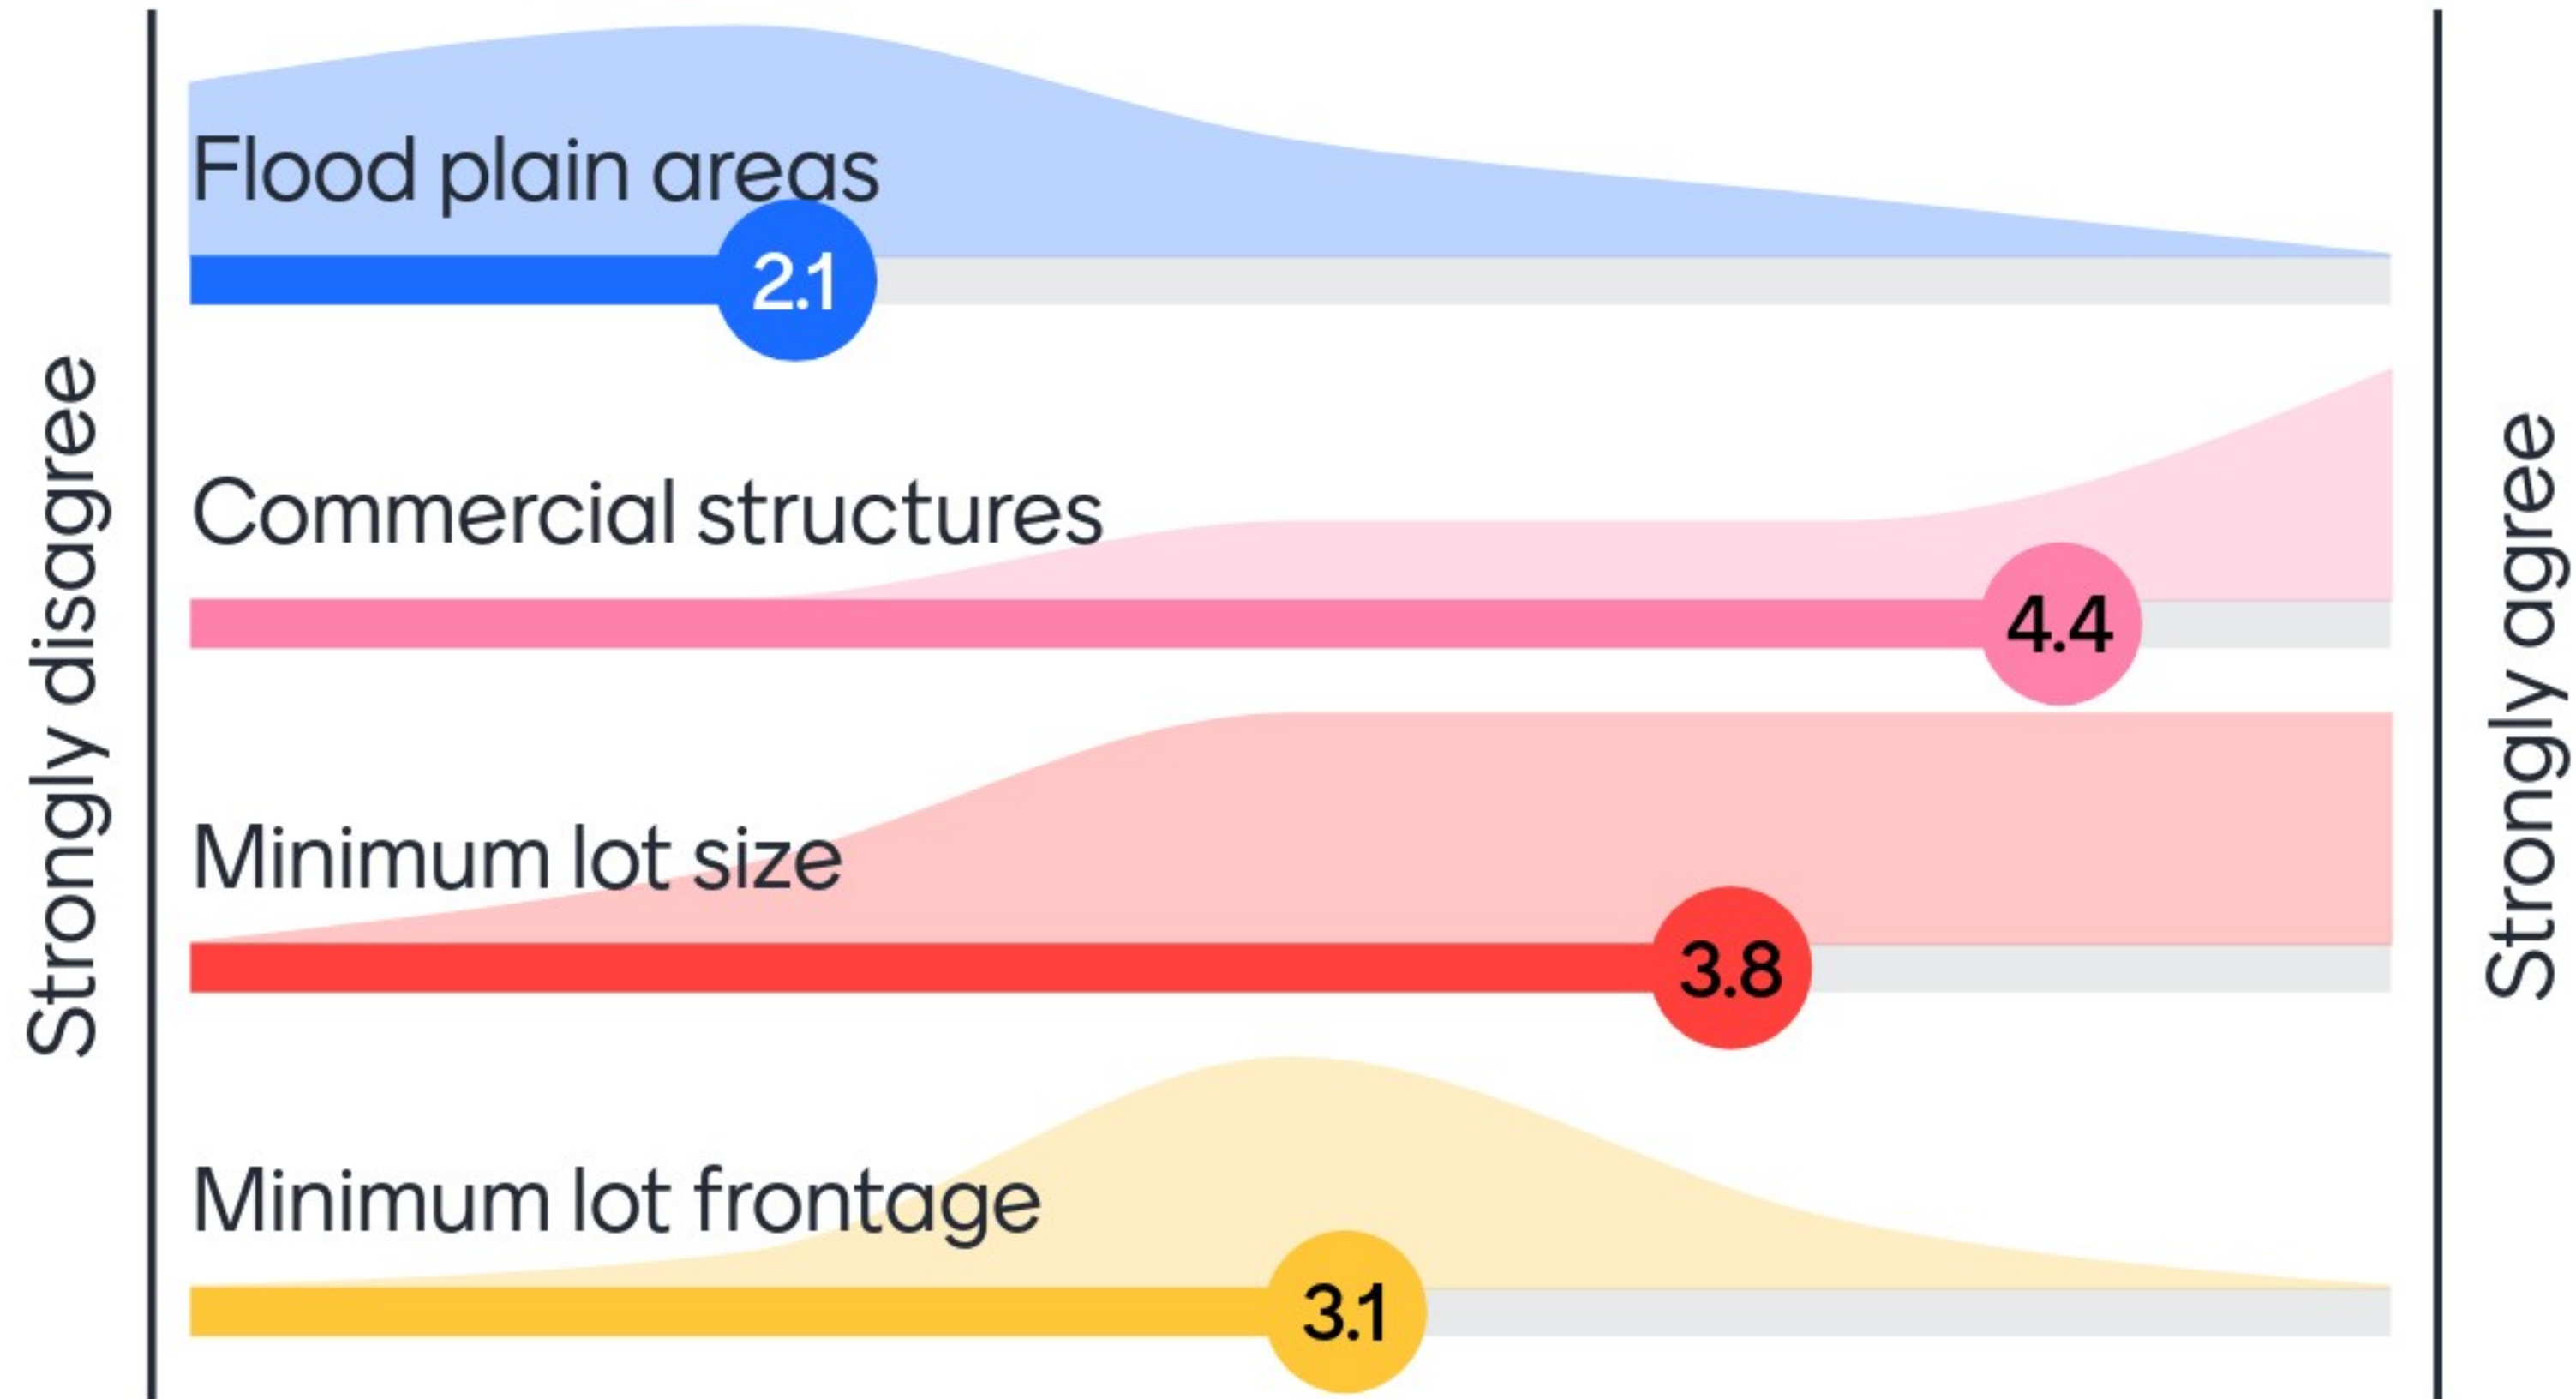

Perry Township Zoning Resolution

Committee Survey#1

Instructions

Go to

www.menti.com

Enter the code

7108 3692

Or use QR code

Perry Township Zoning should address:

Perry Township Zoning should address:

Perry Township Zoning should address:

New residential development should look like:

New commercial development should look like: