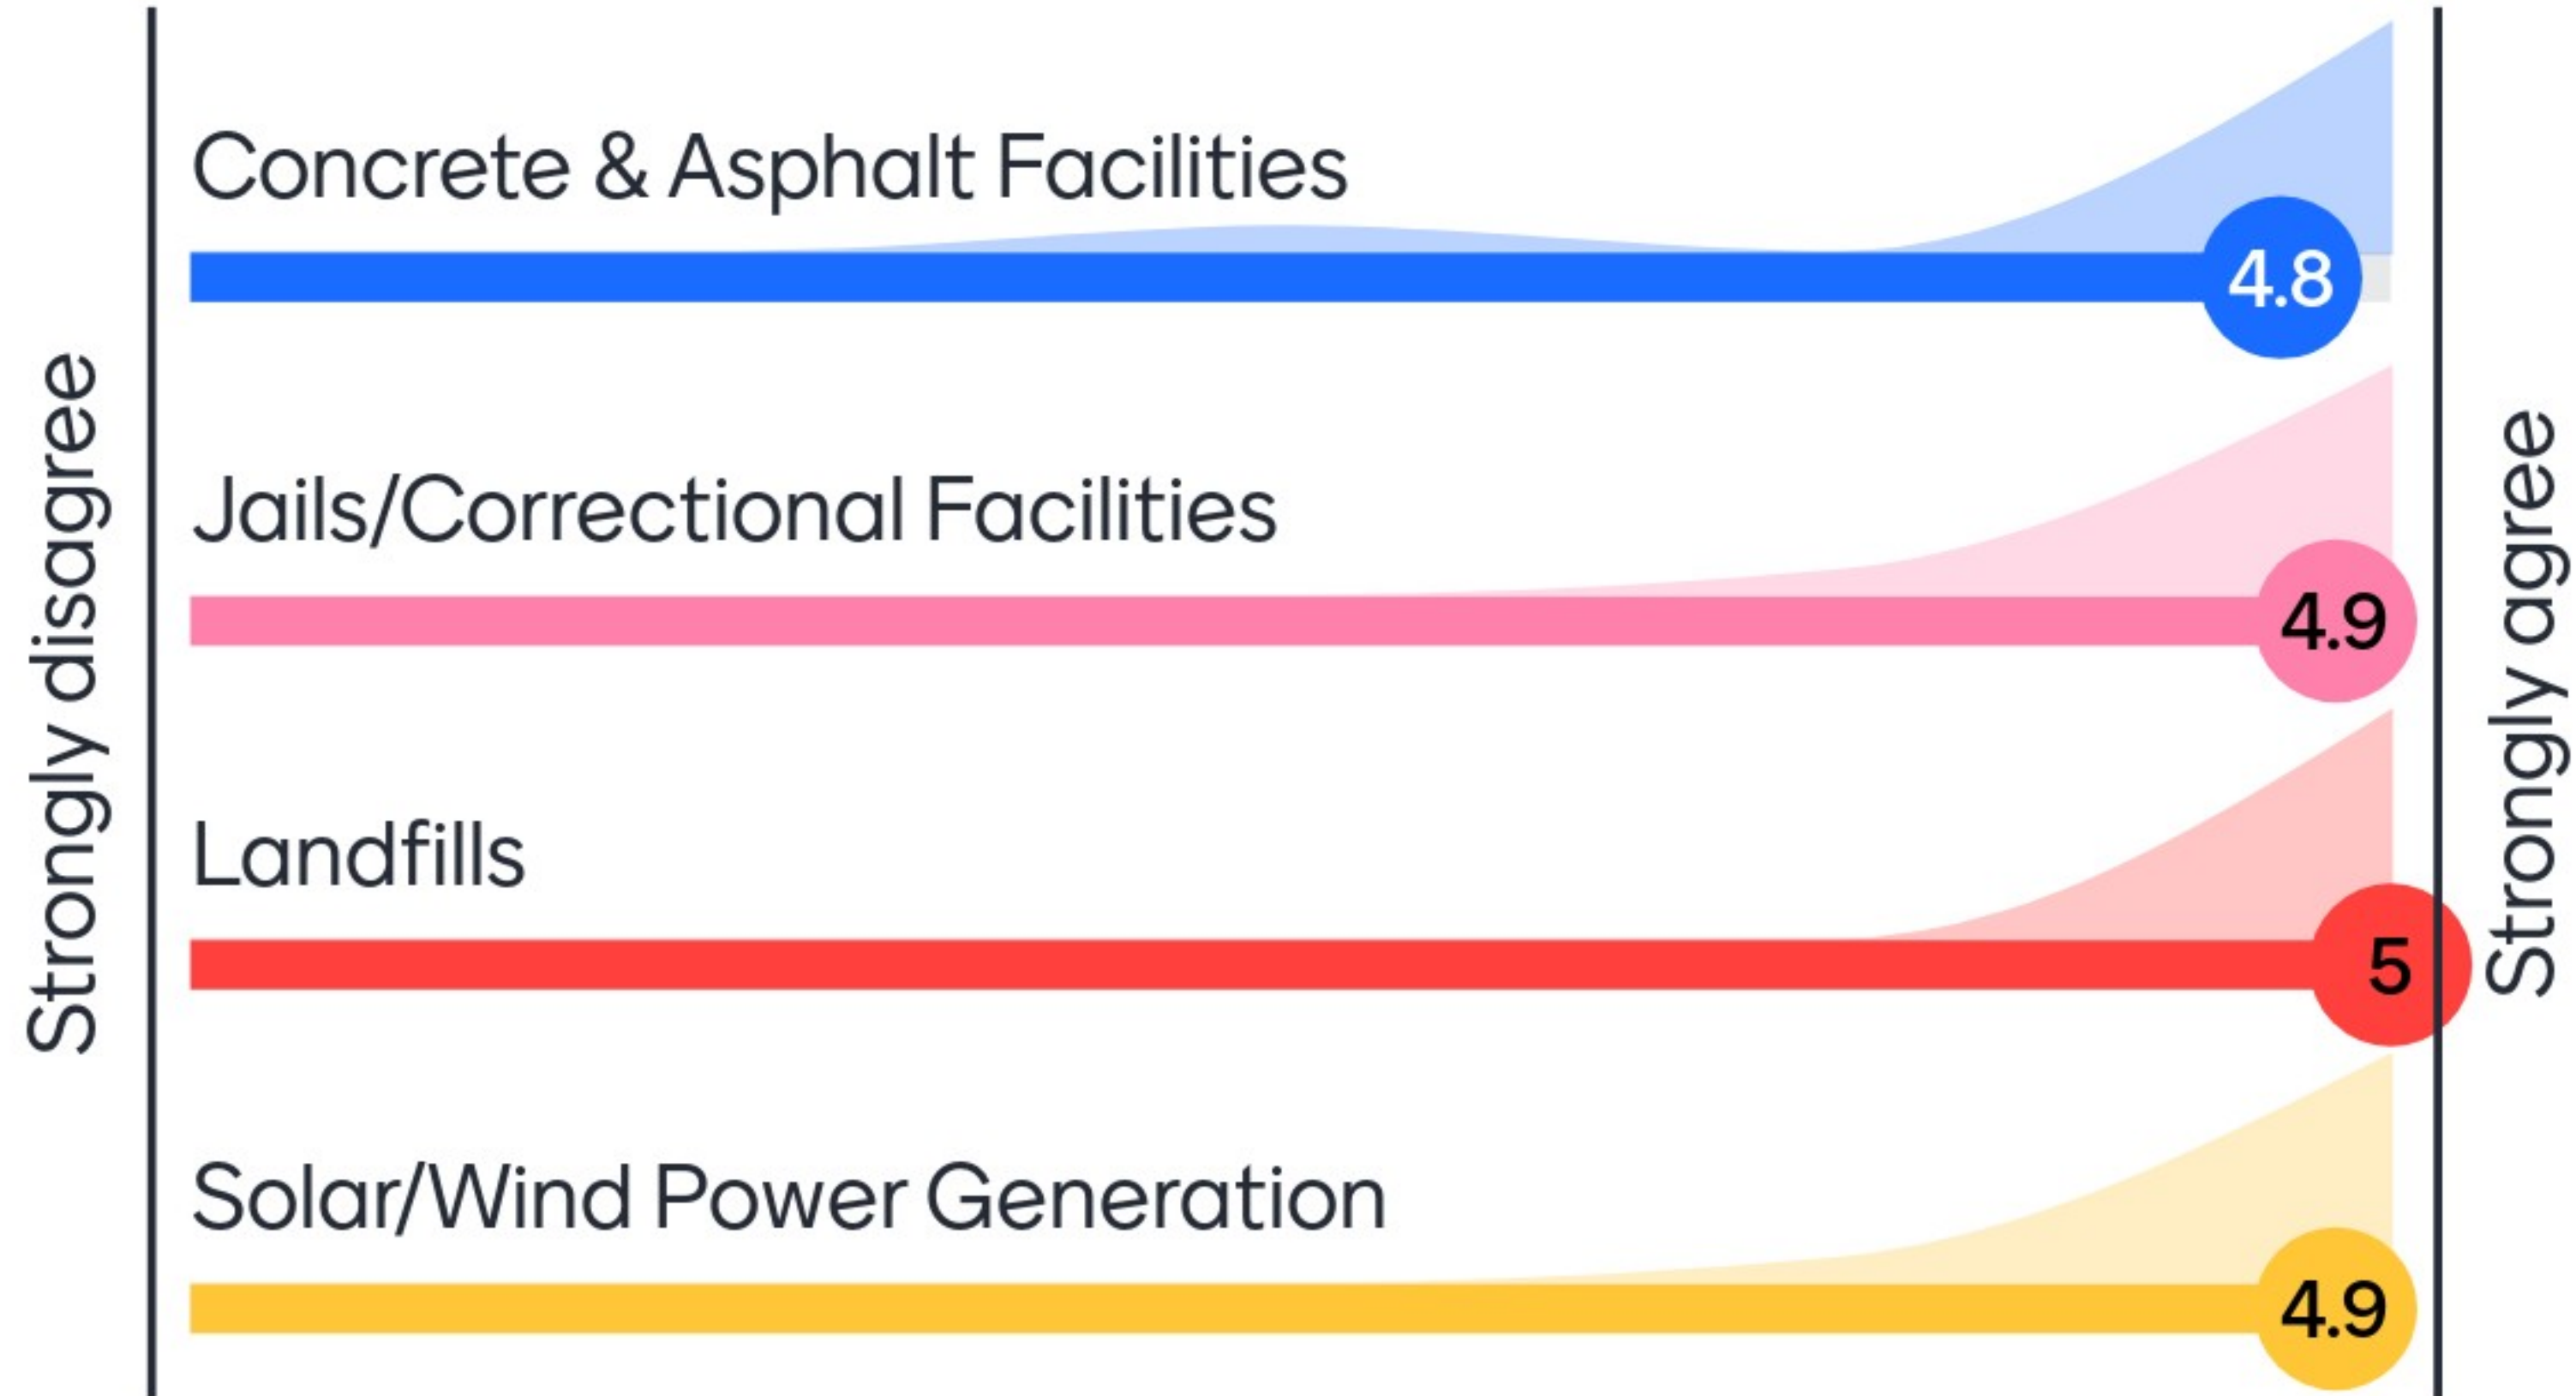

Perry Township Zoning Resolution

Committee Survey#1

Instructions

Go to

www.menti.com

Enter the code

7108 3692

Or use QR code

Perry Township Zoning should address:

Perry Township Zoning should address:

Perry Township Zoning should address:

New residential development should look like:

New commercial development should look like: